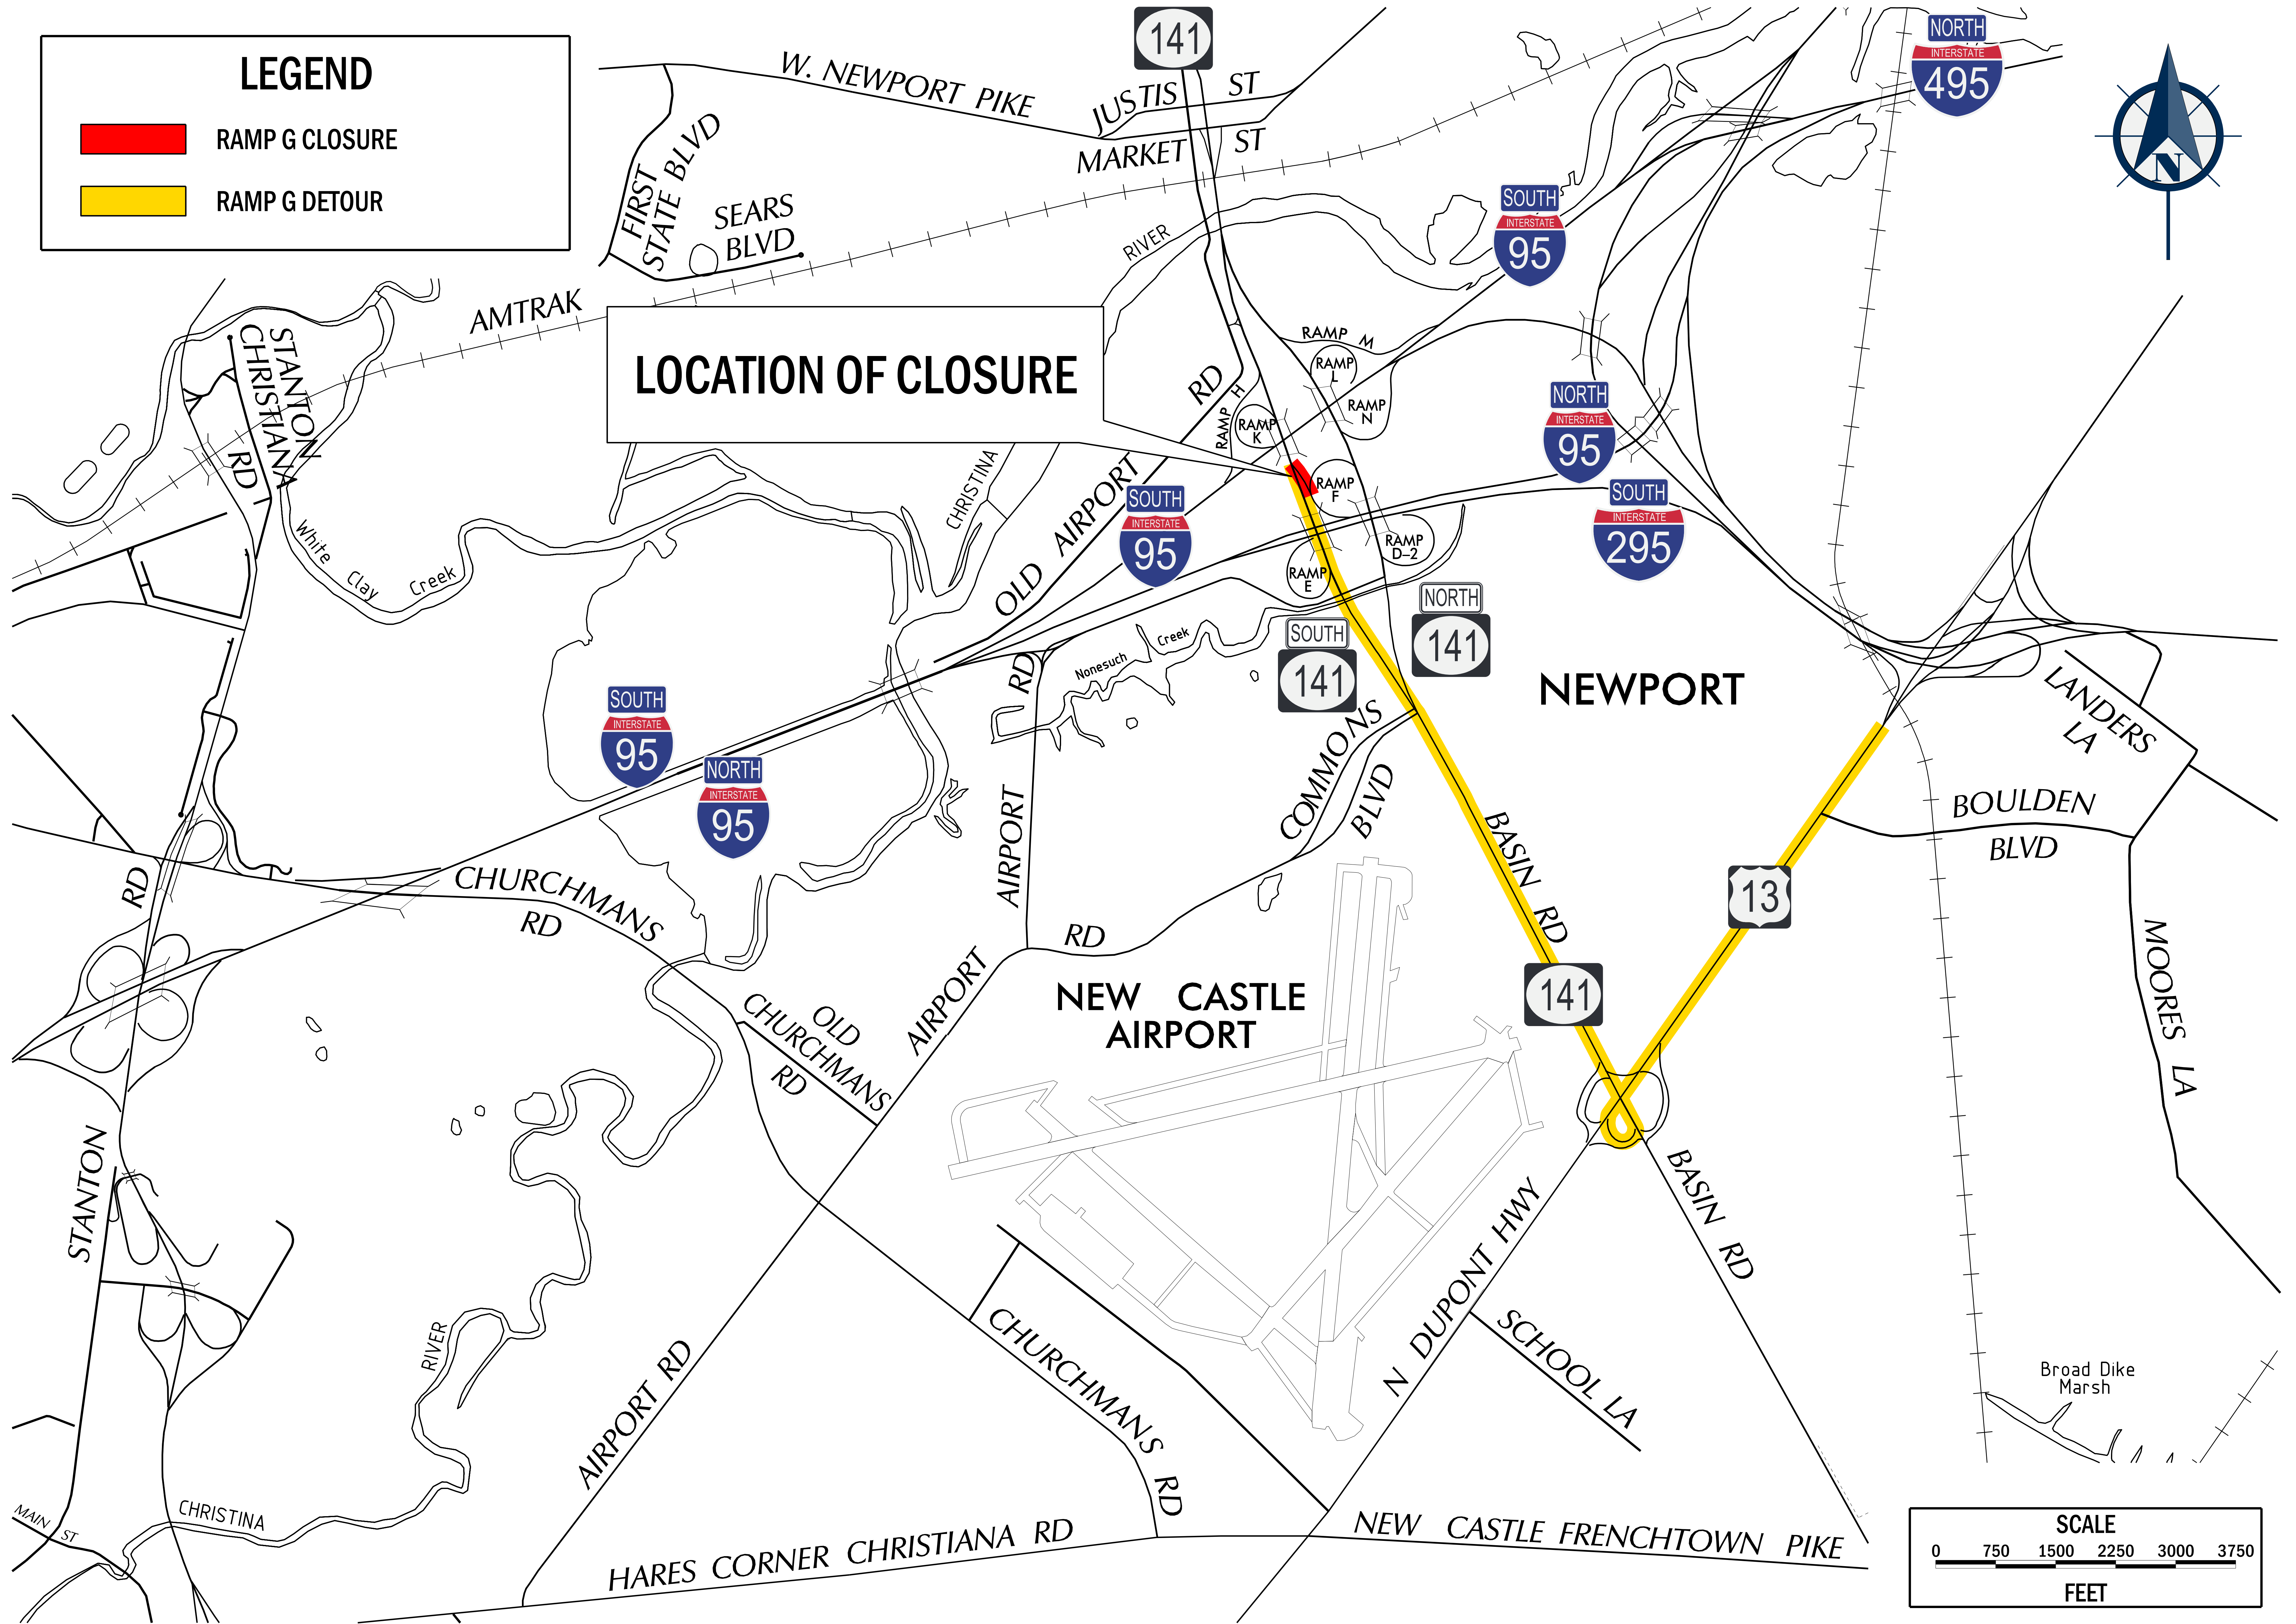

# SR 141 IMPROVEMENTS, I-95 INTERCHANGE TO JAY DRIVE

DETOUR PLAN P RAMP G CLOSED

## LEGEND

-  RAMP G CLOSURE
-  RAMP G DETOUR

LOCATION OF CLOSURE

SR 141 IMPROVEMENTS, I-95 INTERCHANGE TO JAY DRIVE - DETOUR PLAN P RAMP G CLOSED - JUNE 2020

JUNE 2020