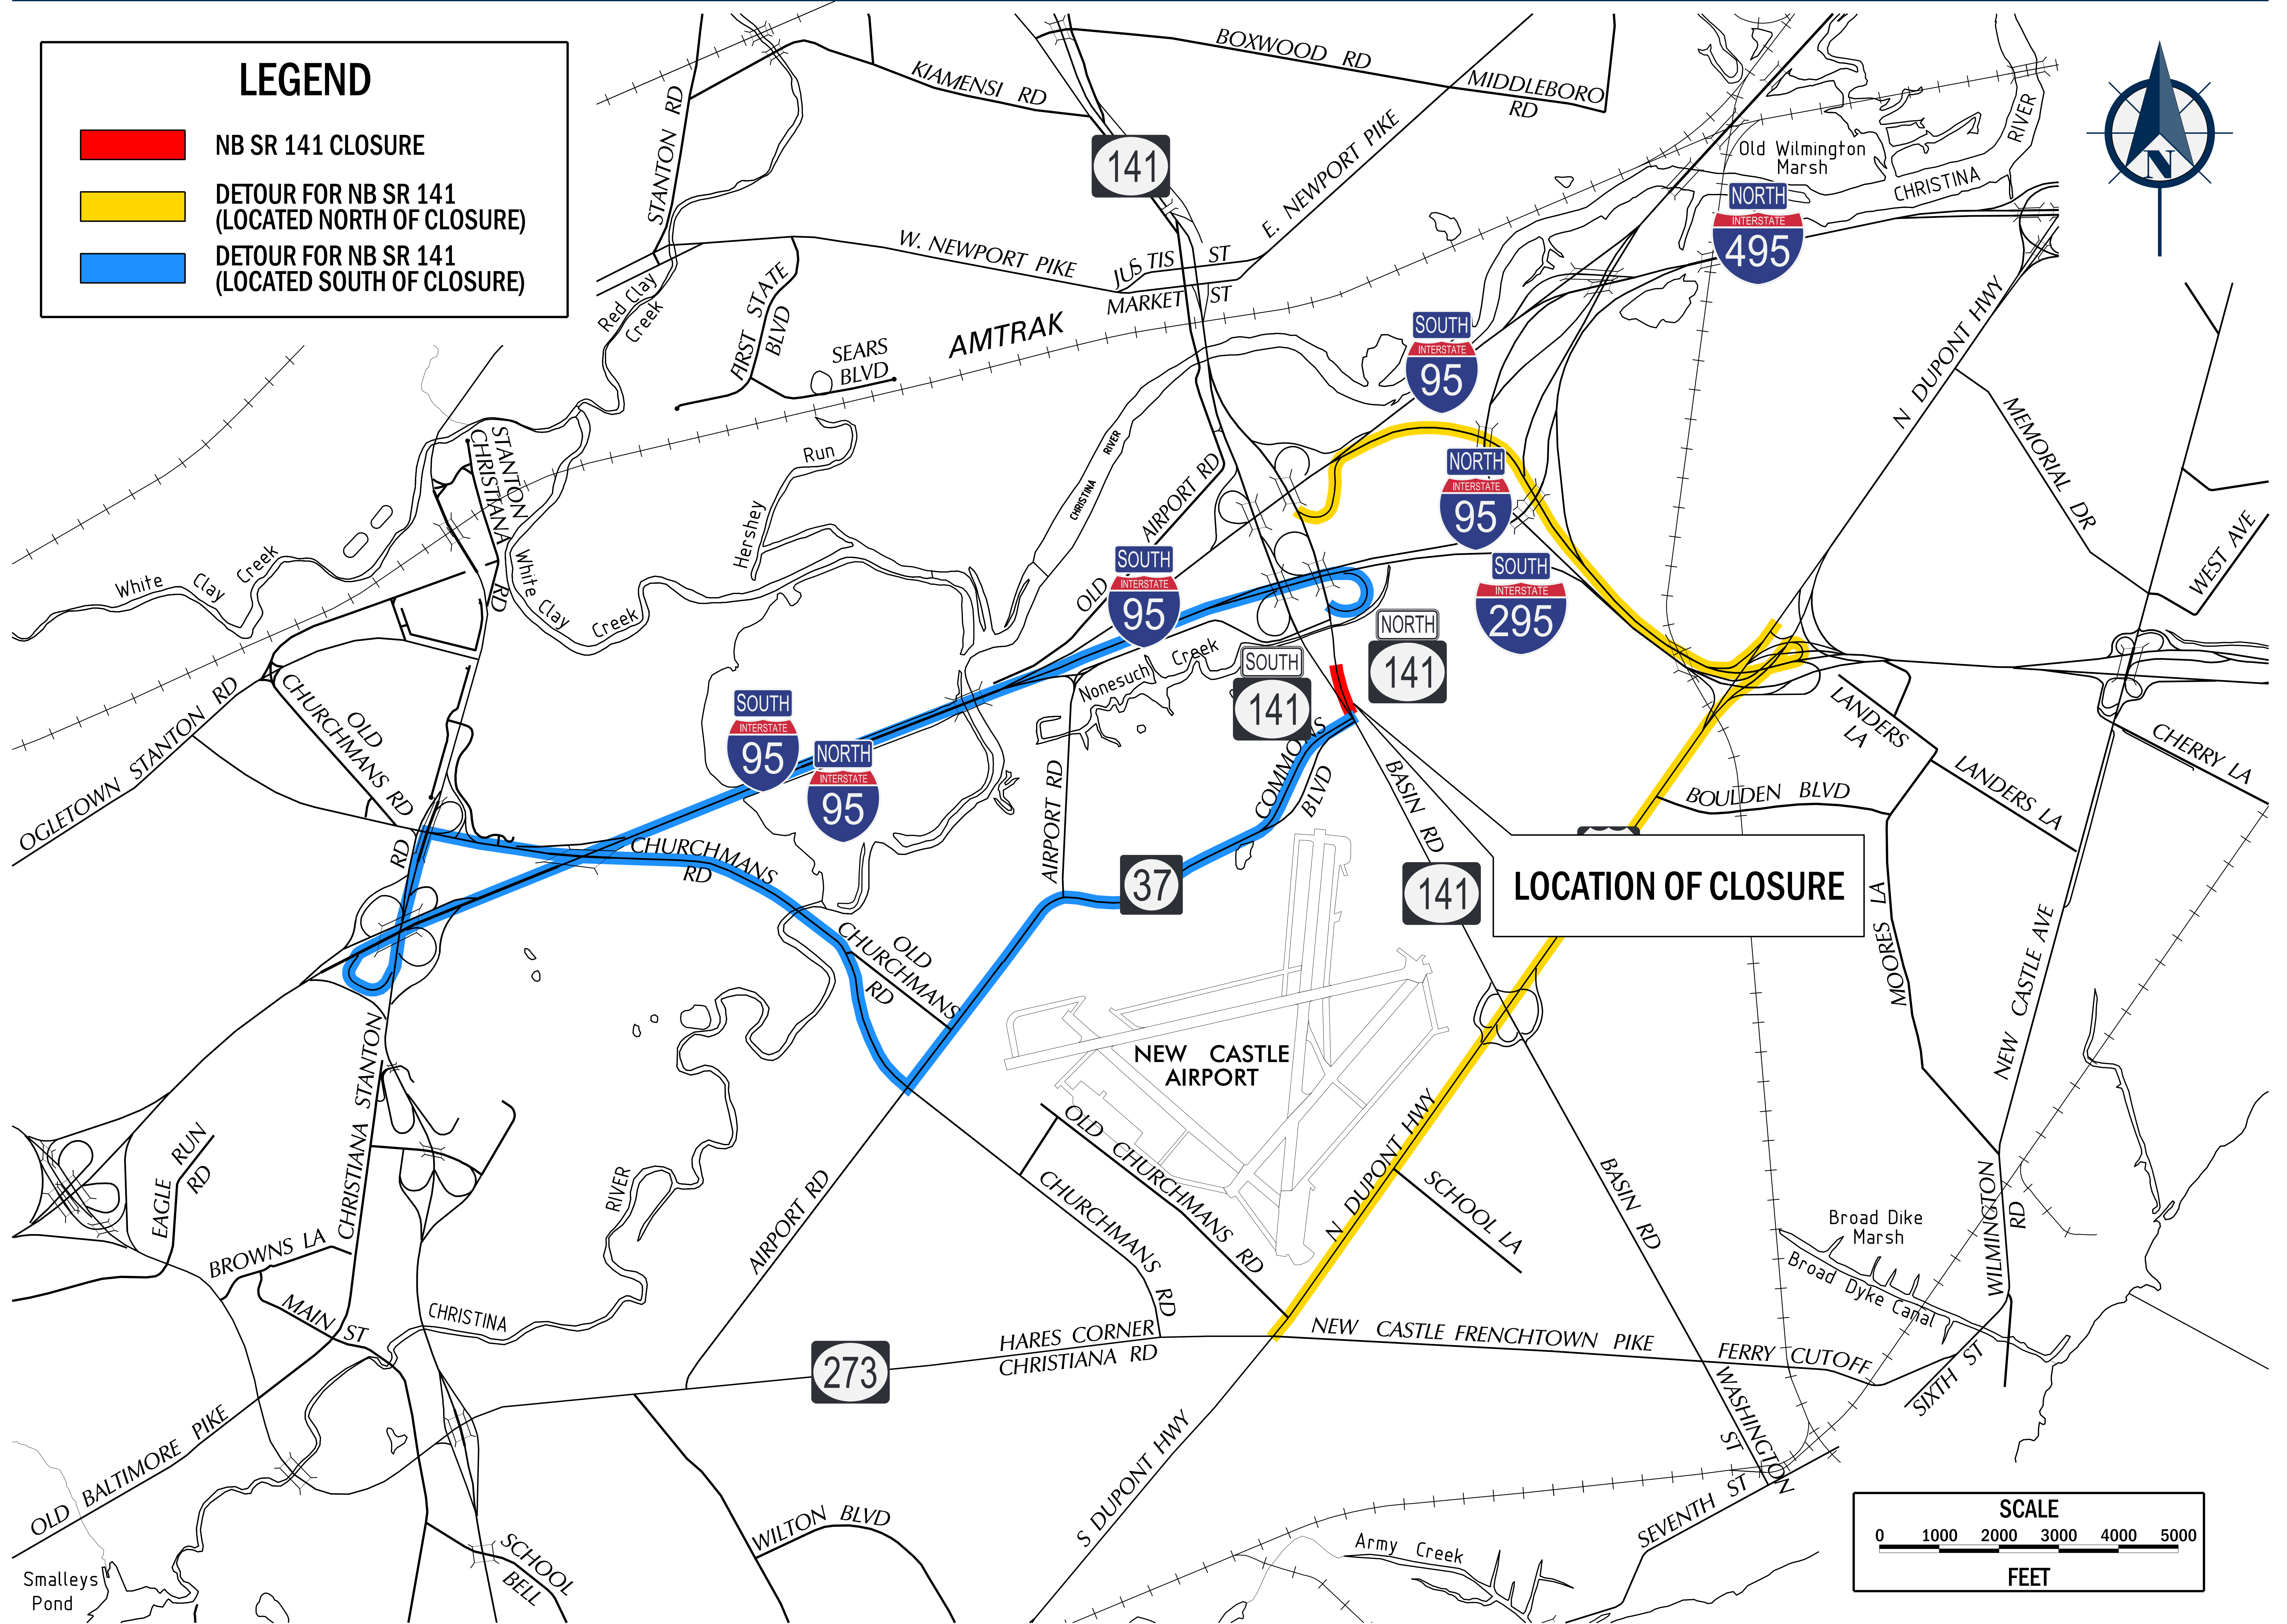

SR 141 IMPROVEMENTS, I-95 INTERCHANGE TO JAY DRIVE

DETOUR PLAN K SR 141 NB CLOSED NORTH OF SR 37

LEGEND

-  NB SR 141 CLOSURE
-  DETOUR FOR NB SR 141 (LOCATED NORTH OF CLOSURE)
-  DETOUR FOR NB SR 141 (LOCATED SOUTH OF CLOSURE)

SR 141 IMPROVEMENTS, I-95 INTERCHANGE TO JAY DRIVE - DETOUR PLAN K SR 141 NB CLOSED NORTH OF SR 37 - JUNE 2020

JUNE 2020