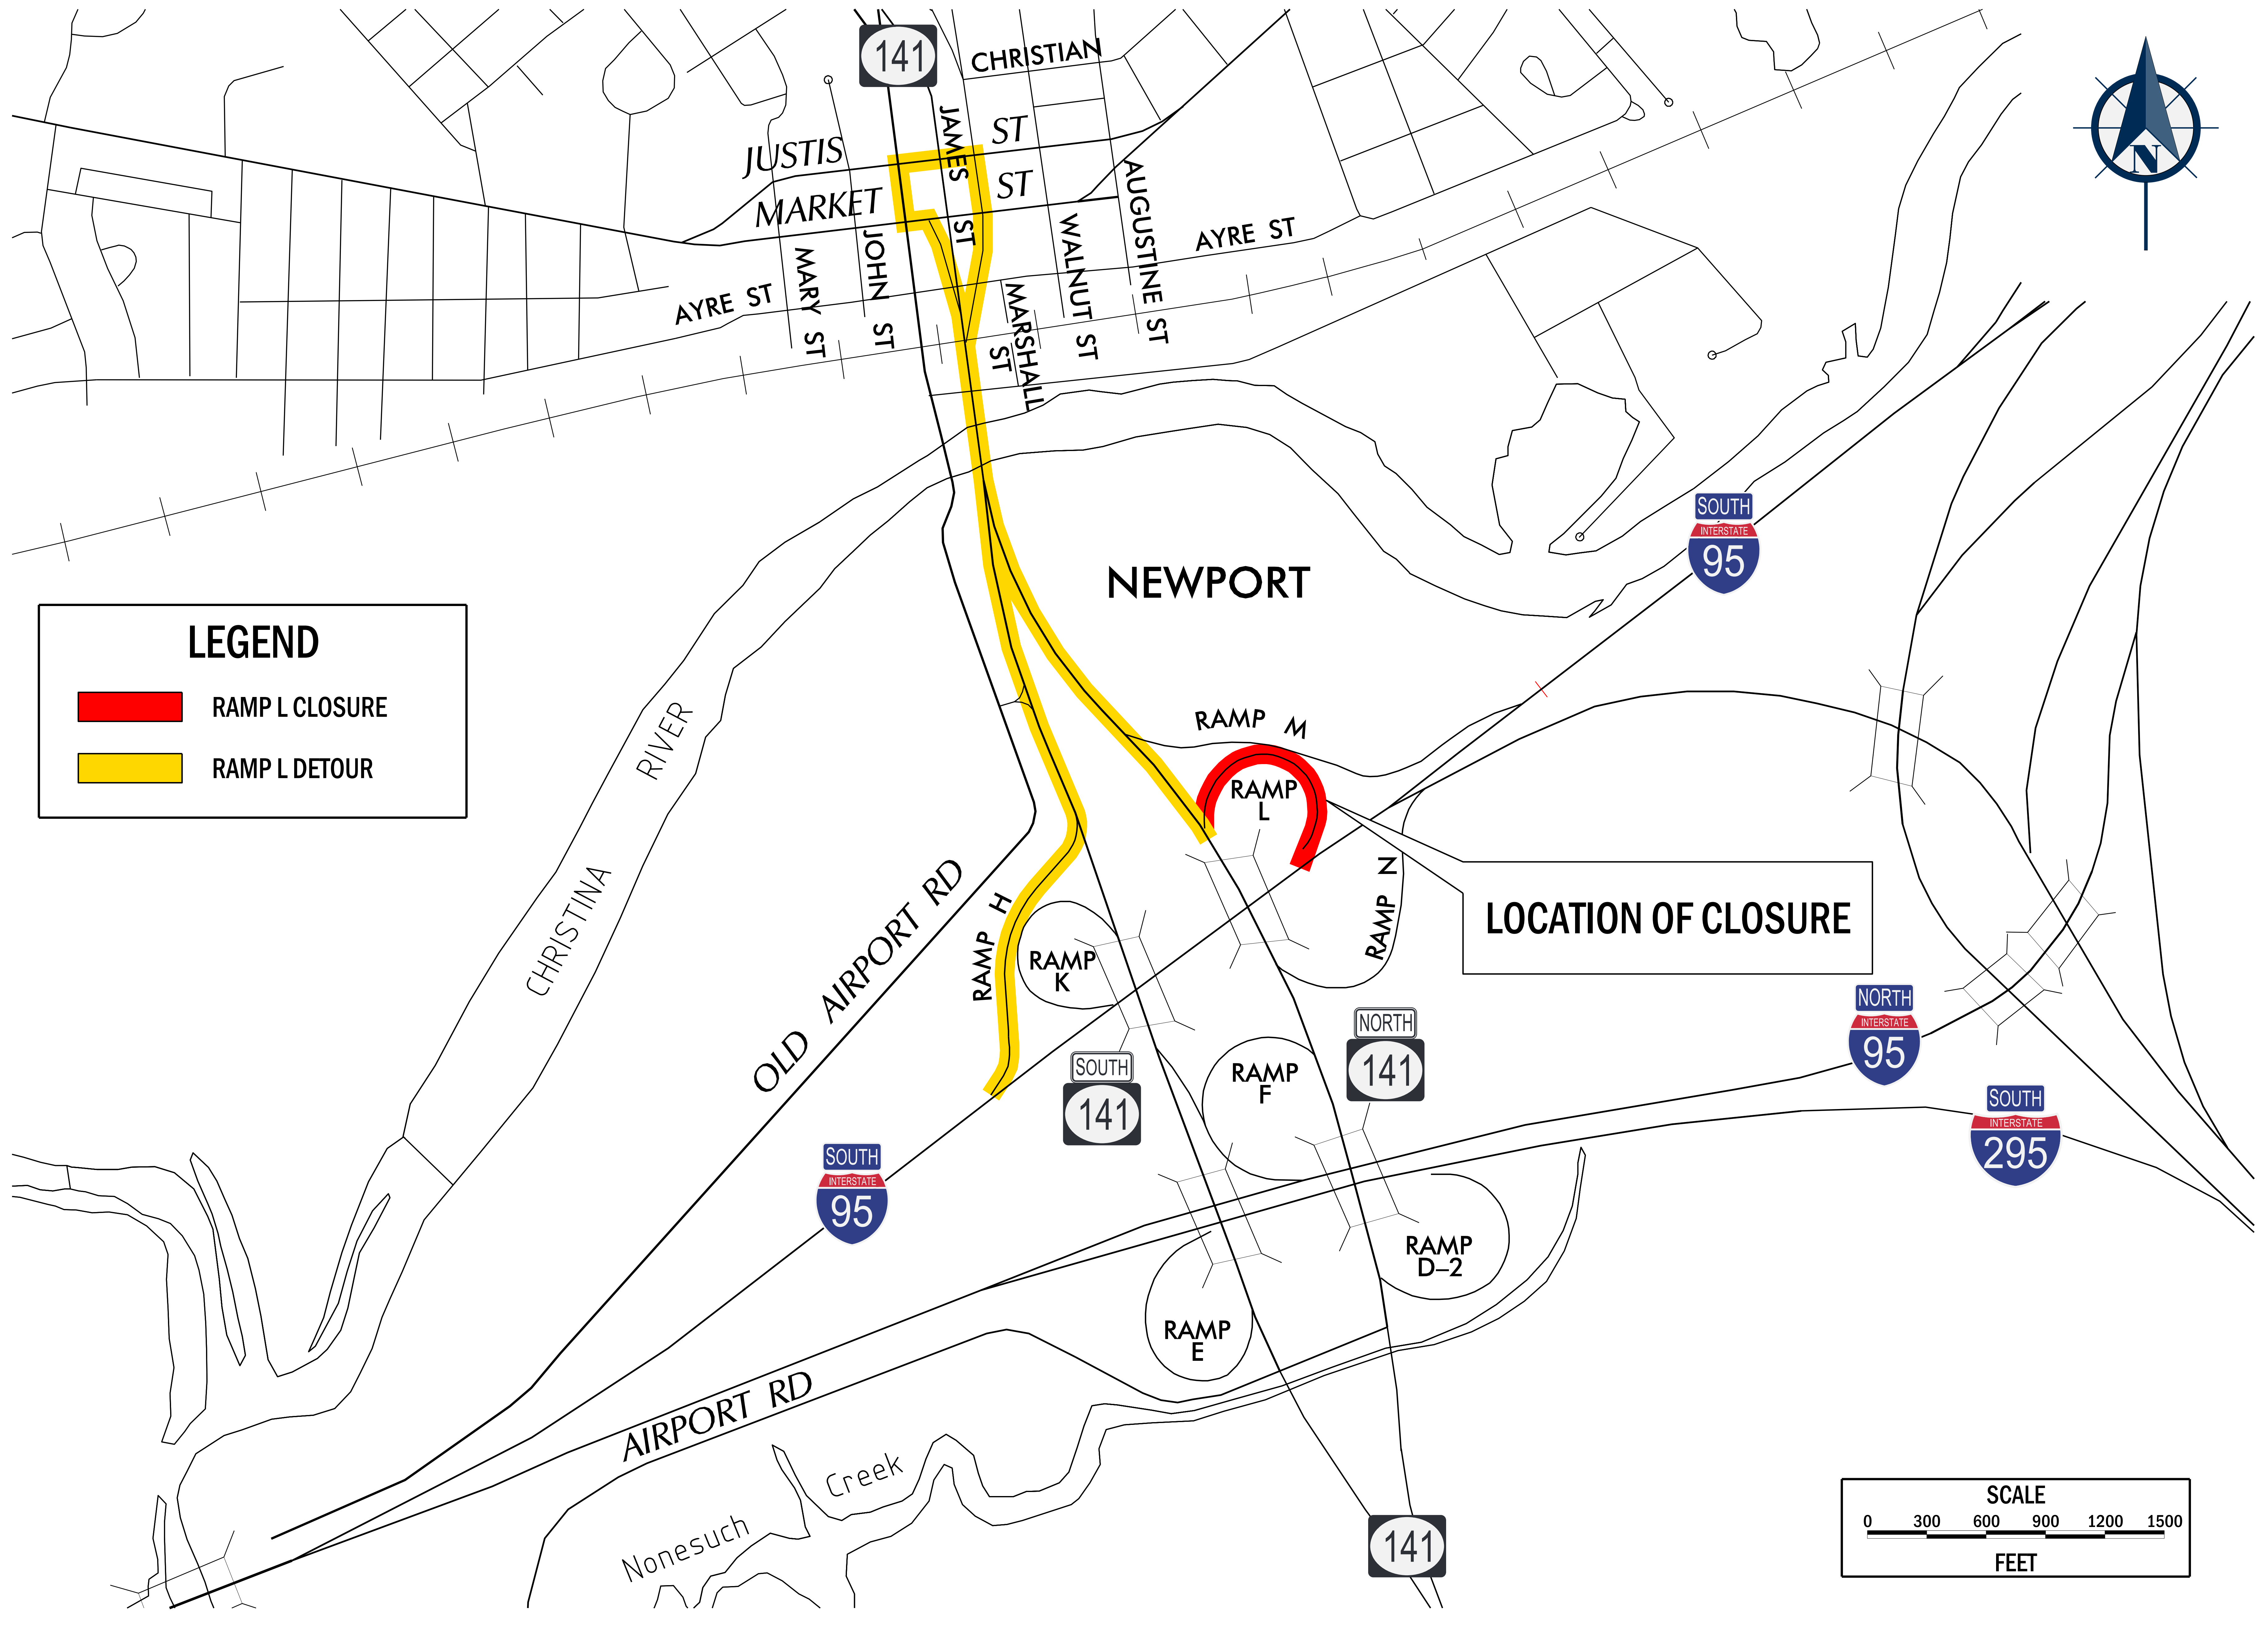

# SR 141 IMPROVEMENTS, I-95 INTERCHANGE TO JAY DRIVE

DETOUR PLAN E RAMP L CLOSED

SR 141 IMPROVEMENTS, I-95 INTERCHANGE TO JAY DRIVE - DETOUR PLAN E RAMP L CLOSED - JUNE 2020

DATE: 6/2/2020  
FILE: LOCATION:\VMS\06272-019-195-AND-295-HL-INT-CAO-PRES-INT-KNOX\SR\_141\_DETOUR\_PLAN\_E\_RAMP\_L\_CLOSED.dwg  
PLOT: SR\_141\_DETOUR\_PLAN\_E\_RAMP\_L\_CLOSED.dwg